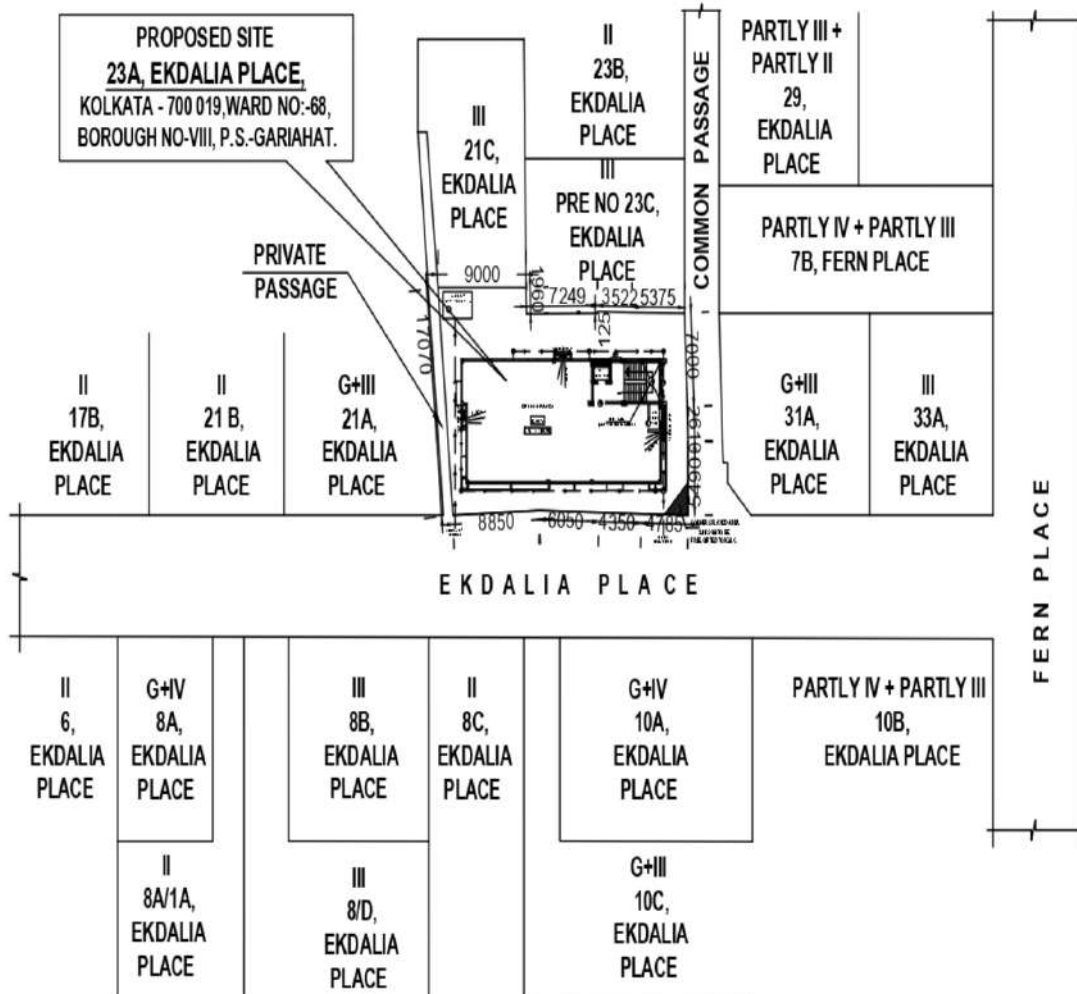

Proposed Project at Premises No-23A, Ekdalia Place, Ward No-68, Borough-VIII, under Kolkata Municipal Corporation, P.S.-Gariahat, Kolkata-700019

LATITUDE : 22.513853
LONGITUDE : 88.358247

For BIDISHA CONSTRUCTION